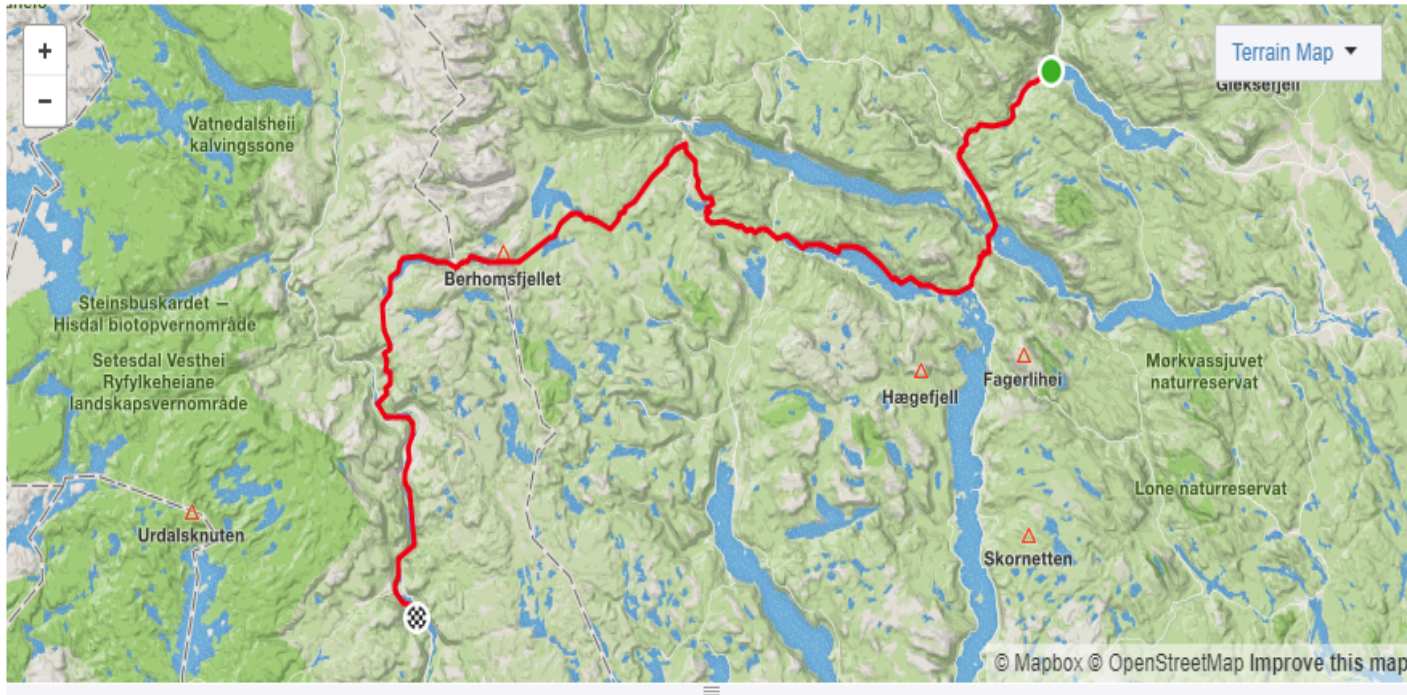

### Day 3

Seljord to Rysstad 137.588km (85 miles)

dransfield day 3

 By Trek Sheffield  
Created on 10 May 2018

137.58km 1,875m Road  
Distance Elevation Gain Ride Type