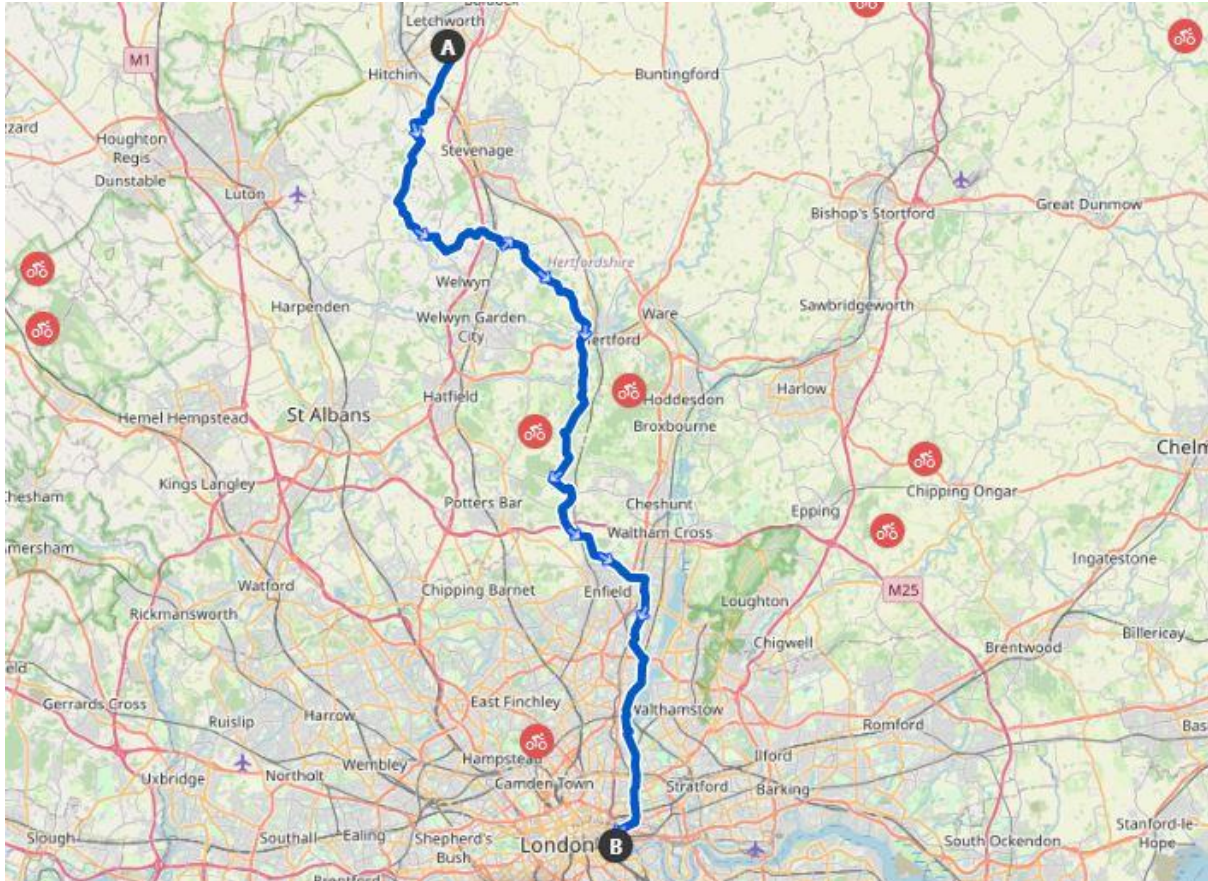

From Willian to Wapping

Intermediate

03:10

45.5 mi

14.4 mph

1,600 ft

1,825 ft

10 mi

20 mi

30 mi

40 mi

600 ft

300 ft

▲ **Highest Point** 500 ft

▼ **Lowest Point** 25 ft