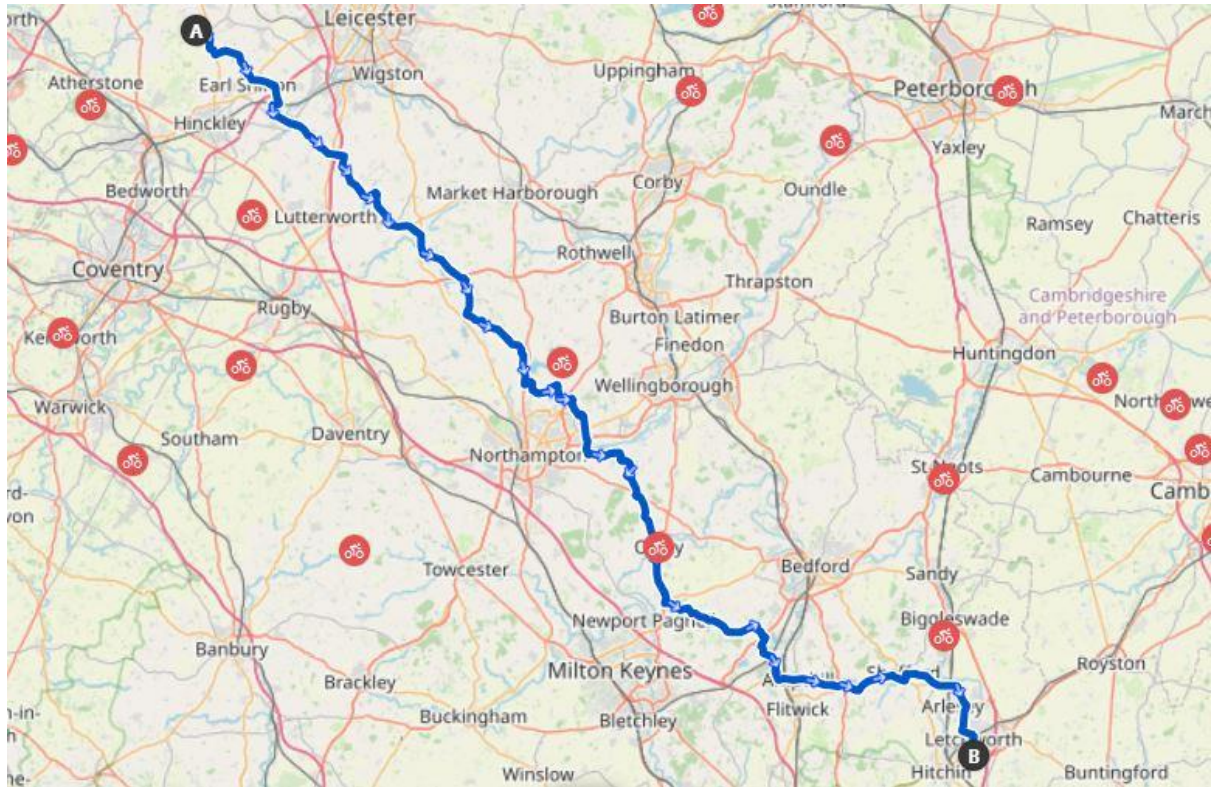

# From Market Bosworth to Willian

Difficult

🕒 06:22

↔️ 89.4 mi

🌀 14.1 mph

↗️ 3,050 ft

↘️ 3,225 ft

▲ **Highest Point** 650 ft

▼ **Lowest Point** 125 ft