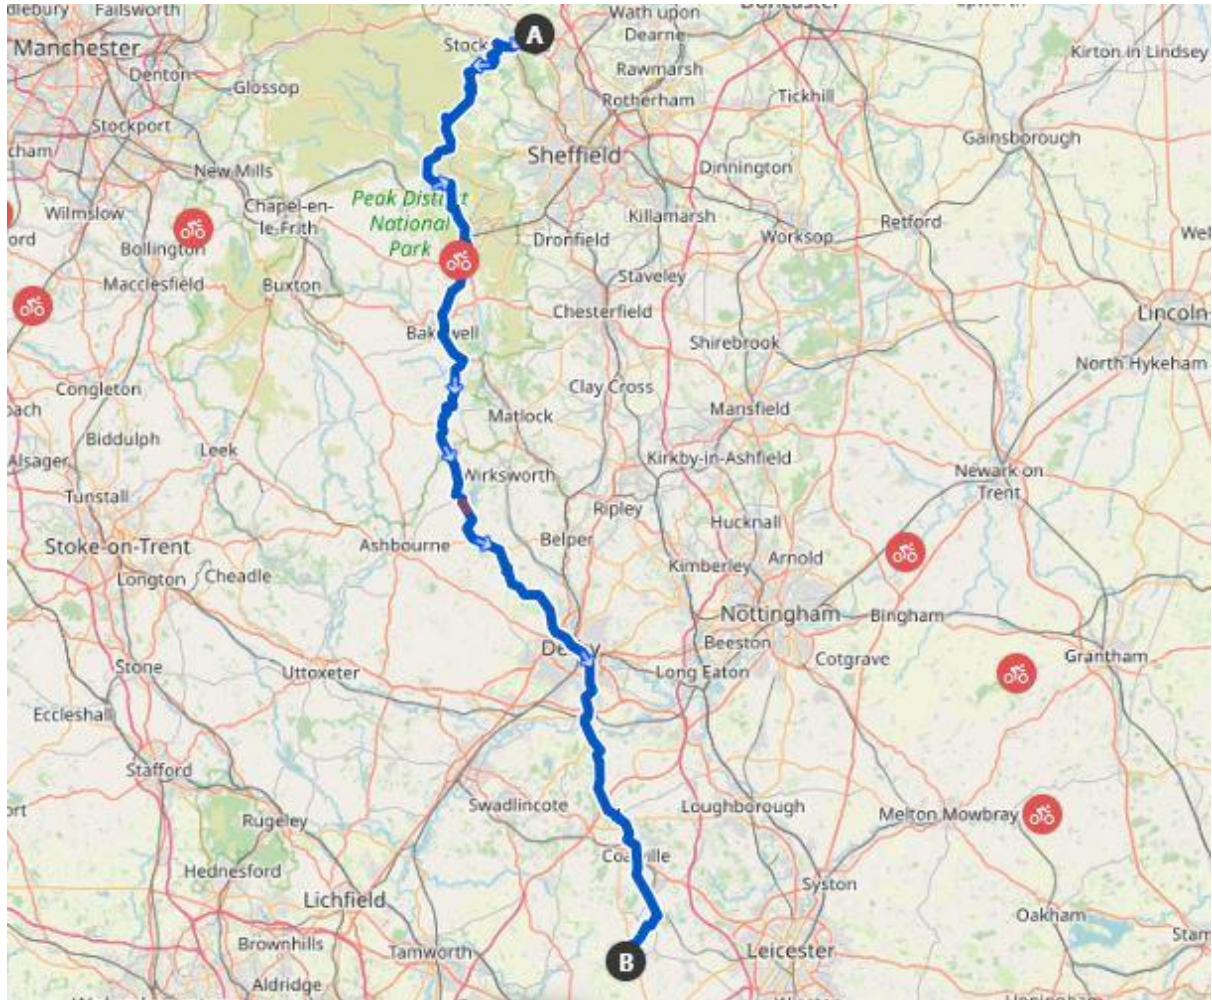

From Wortley to Market Bosworth

Difficult

 06:16

 82.0 mi

 13.1 mph

 4,925 ft

 5,150 ft

 **Highest Point** 1,175 ft

 **Lowest Point** 125 ft